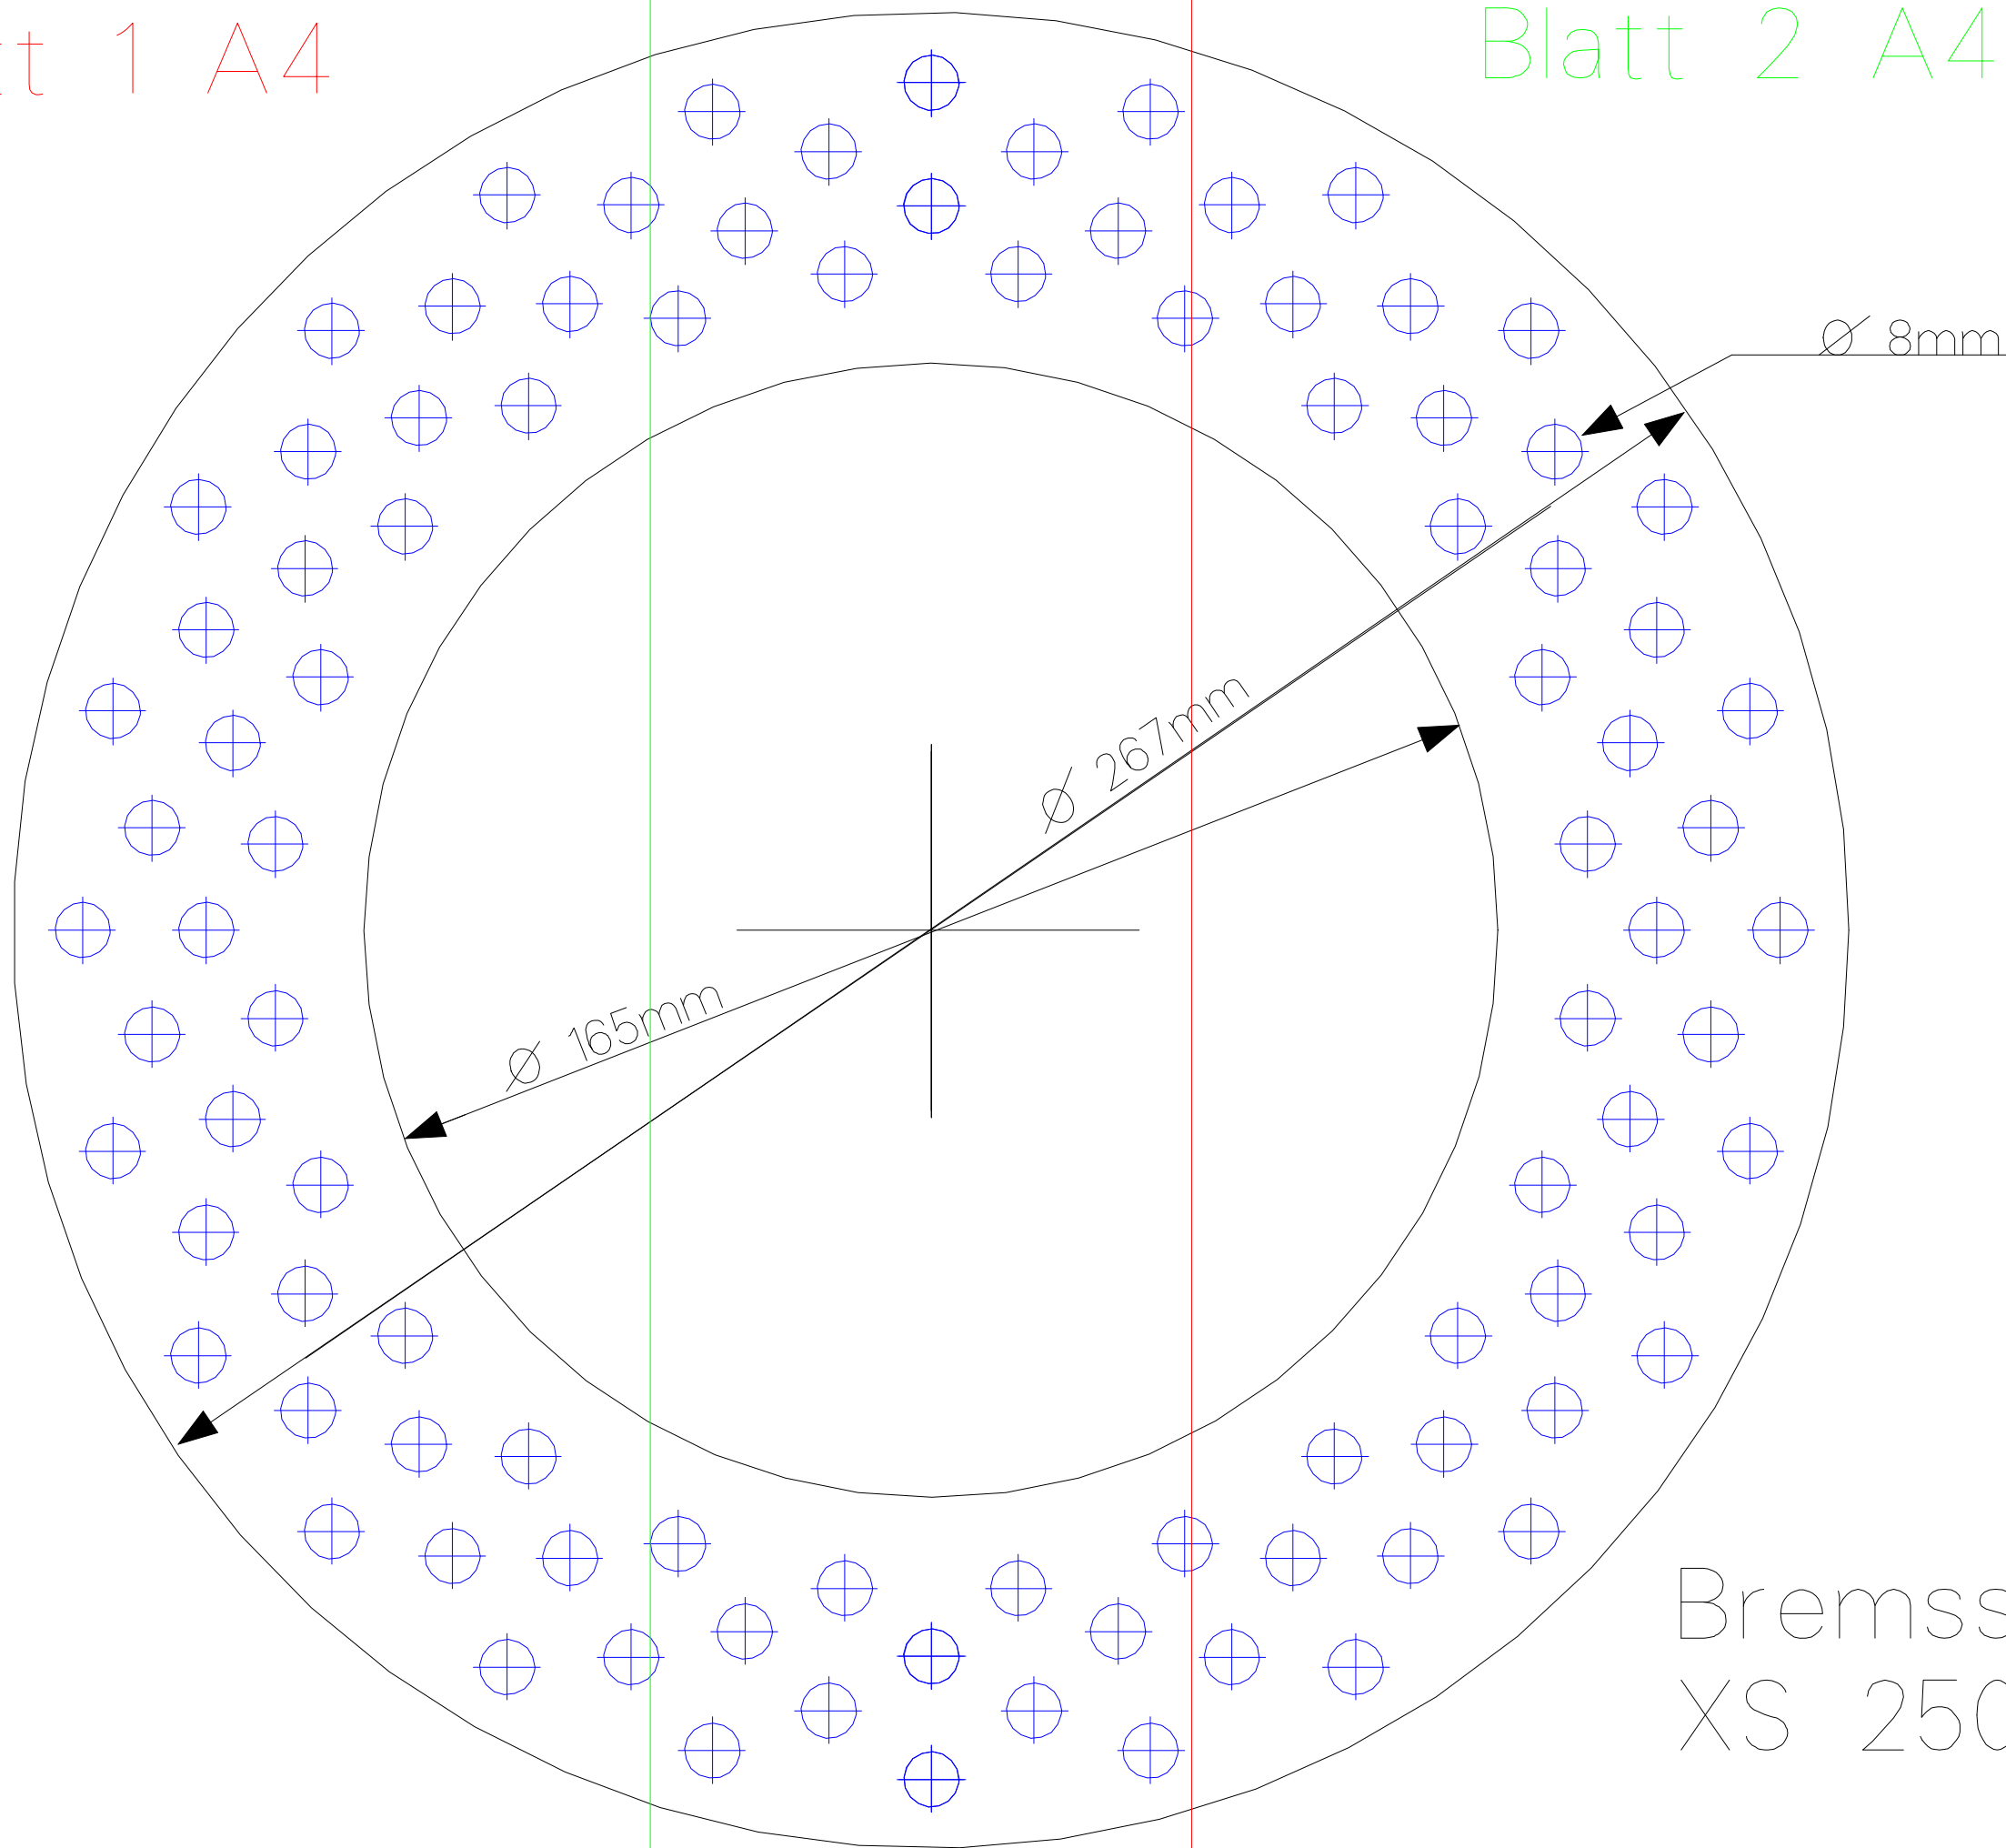

Blatt 1 A4

Blatt 2 A4

Bremsscheibe
XS 250/360/400