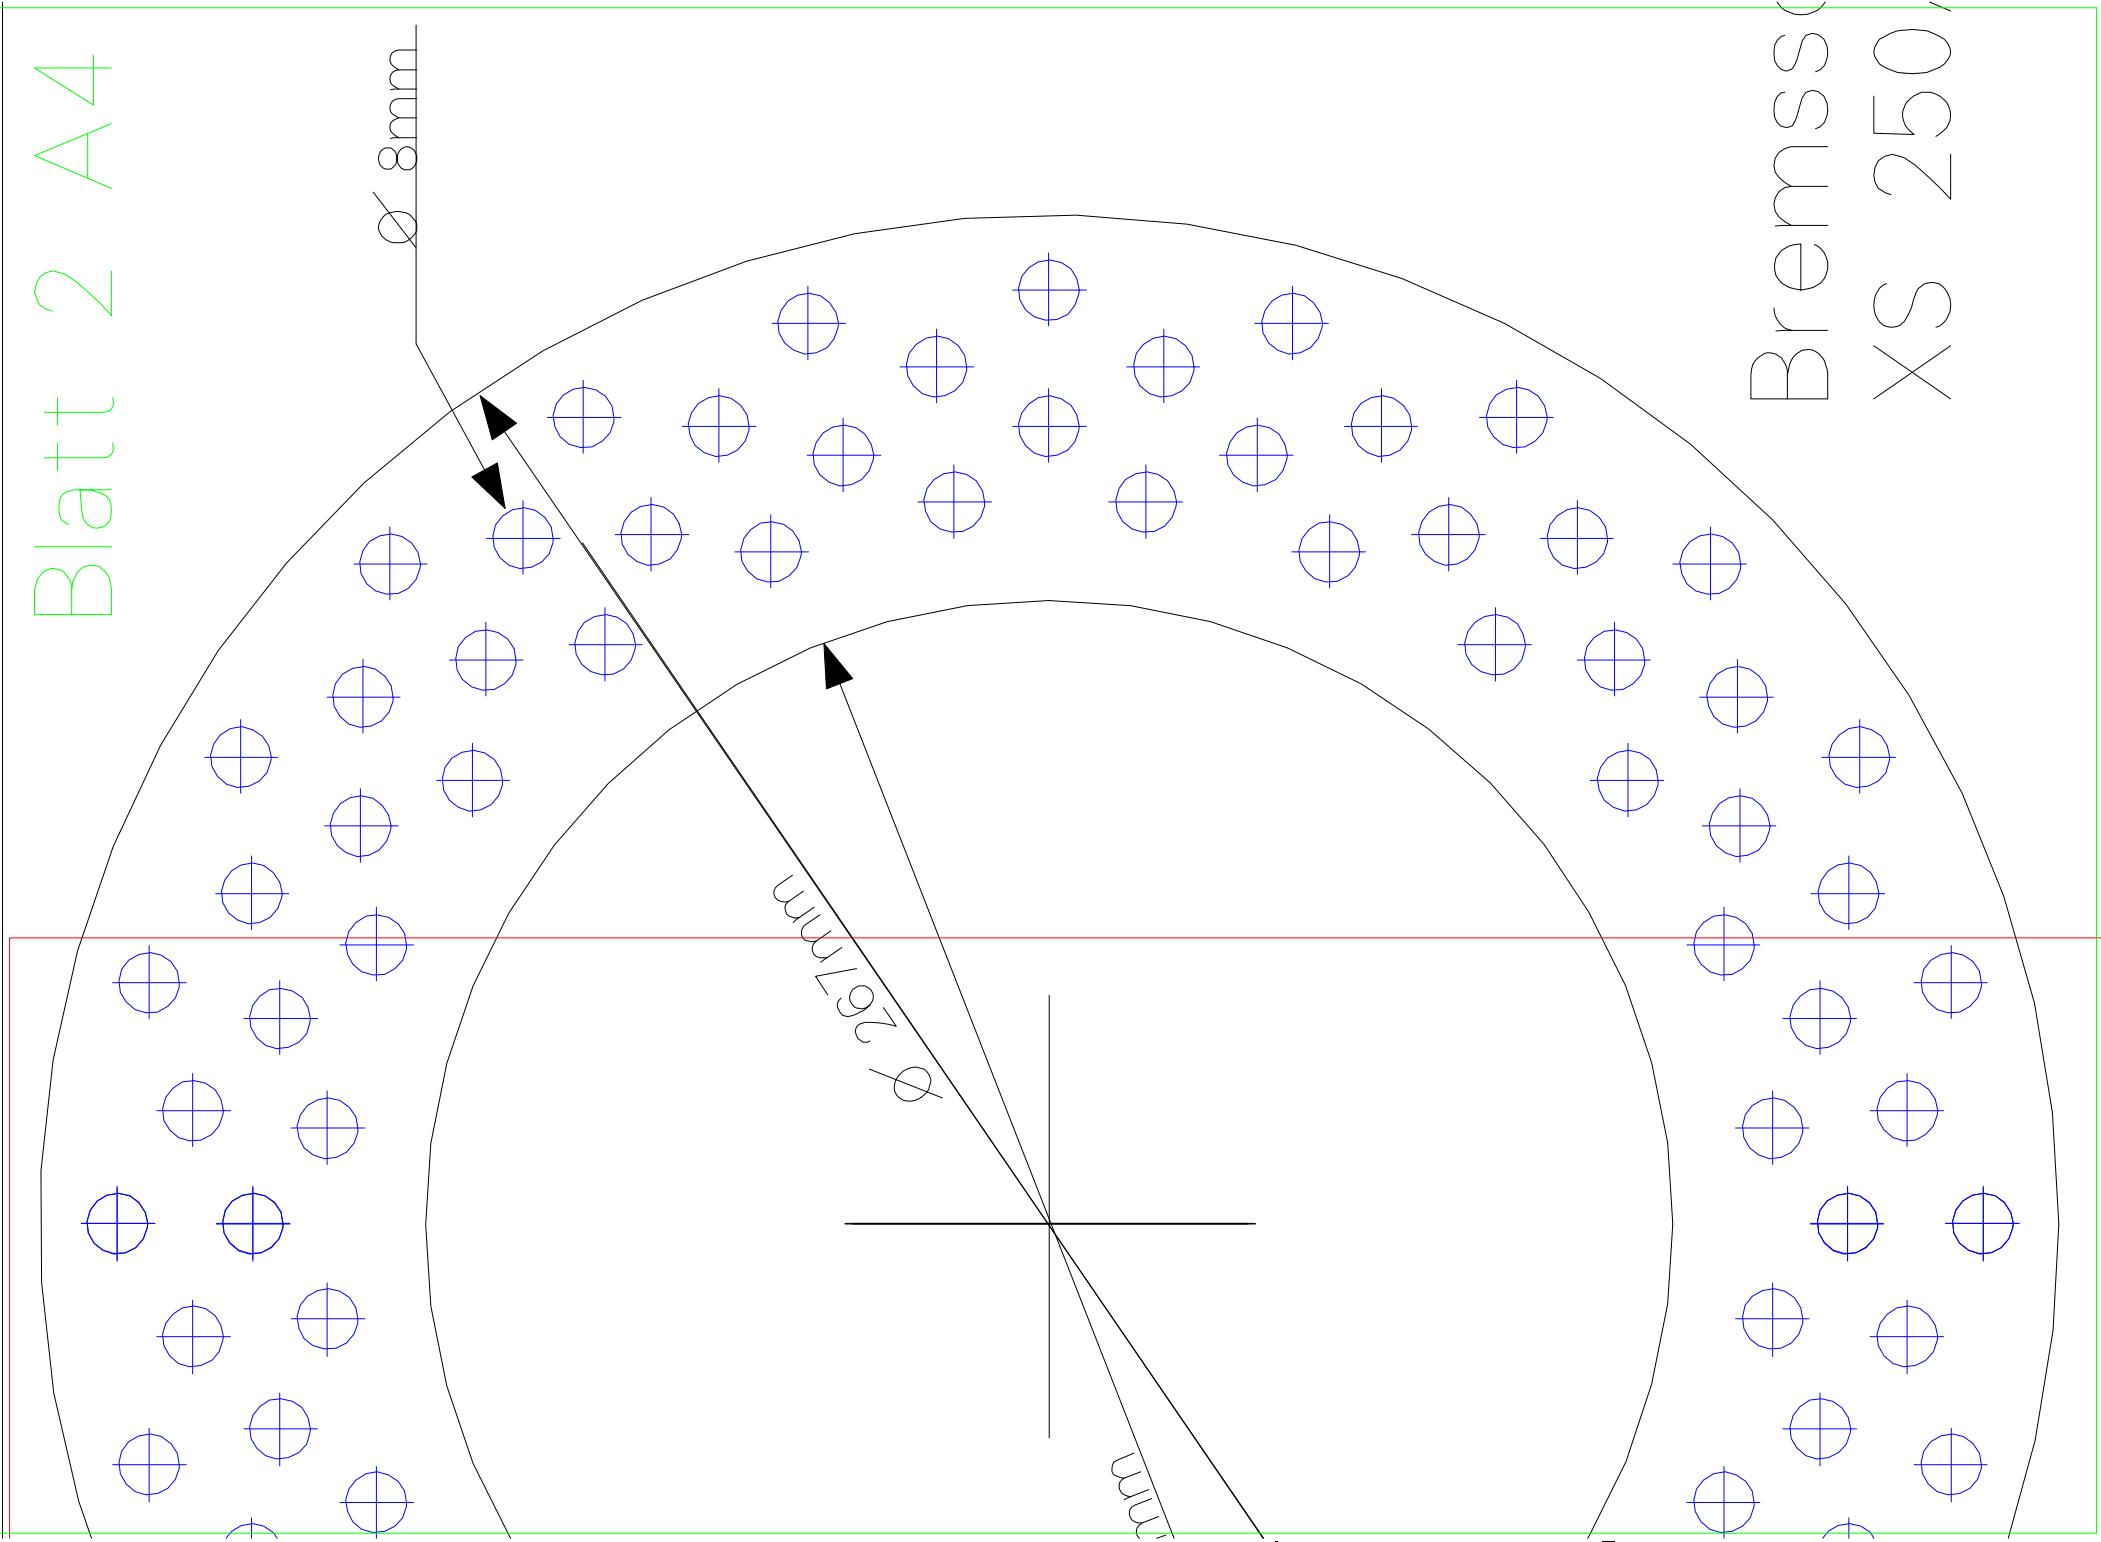

Blatt 2 A4

Bremsscheibe
XS 250